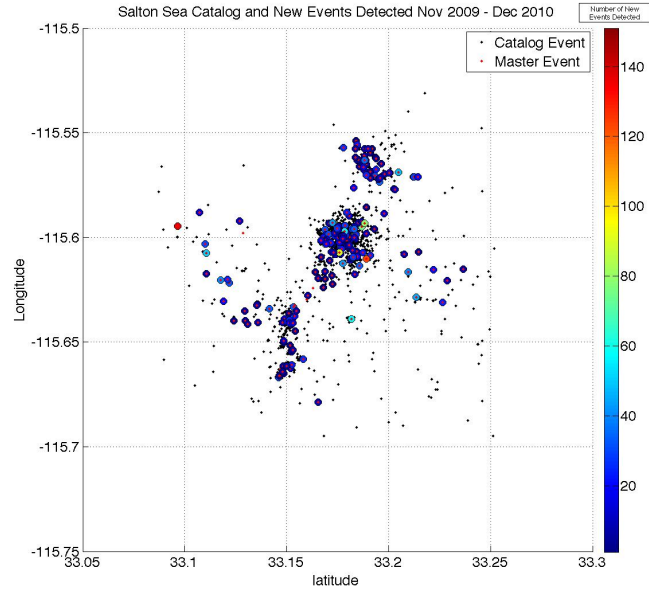

3.3 Original Earthquake Location Catalog

The time period of this test case spanned between November 2009 and December 2010. The original SCEDC earthquake catalog identified 1536 events occurring in the SSGF during this time frame (Figure 2). The data during this time period includes microearthquake information from two large seismic swarms occurring in November 2009 and January 2010.

3.6.3 Detection of new events

Comparing frequencies between 4 – 10 Hz and setting a threshold level of 3, we compared 231 master templates to the continuous data stream and identified 5357 local events (Figure 6 and Appendix B). The *Hauksson et al.* [2012] catalog reported 1536 events.

Figure 6. Plot in map view showing original catalog events as dots and the locations of the newly detected events as circles. The circles are color coded to indicate the number of new events the master event detected. Catalog events that were also designated as a master event, are plotted as a red dots.

Figure 7. Plot in depth view showing original catalog events as dots and the locations of the newly detected events as circles. Notice that the three linear swarm regions in the shallower depths appear to have tails that come together to a single plane at deeper depths.