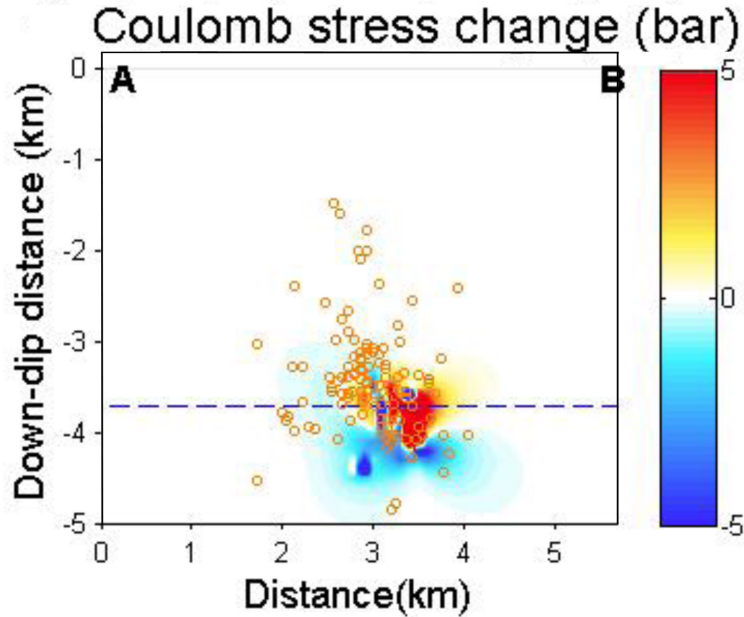

MFP with empirically calibrated master templates is able to detect more events than can be detected using conventional techniques. Our test on the continuous data during November 2009 and December 2010 demonstrates the detection capability using the empirical MFP method. There are 5357 events detected in total by the new MFP method, while the catalog reports only 1536 events. A higher frequency band tends to find more weak events but at a higher false alarm rate. Consequently, we sought a suitable tradeoff between the number of real events and the number of false alarm by selecting 4-10 Hz and a threshold of 3 in this case study. These values may change in a different test location since they are dependent in part to the local noise structure. We believe that our method demonstrates that empirical MFP is a powerful tool to aid in the identification of more seismic events than those that can be identified and located using conventional event detection methods.

Figure 12. Cross section view of Coulomb stress changes caused by the first three events. The orange circle indicates the location of the next large event in the sequence. This plot shows that the next event did occur in a region of slightly increased Coulomb stress.

Figure 13. Cross section view of Coulomb stress changes caused by the first four events. The orange circle indicates the location of the next large event in the sequence. This plot shows that the next event did occur in a region of increased Coulomb stress.

Figure 14. Cross section view of Coulomb stress changes caused by the largest six events with background seismicity as orange circles. The majority of the events occur in regions of increased Coulomb stress change, however this is somewhat difficult to view in 2D. See Figure 15 for a clearer plot covering a smaller time interval.