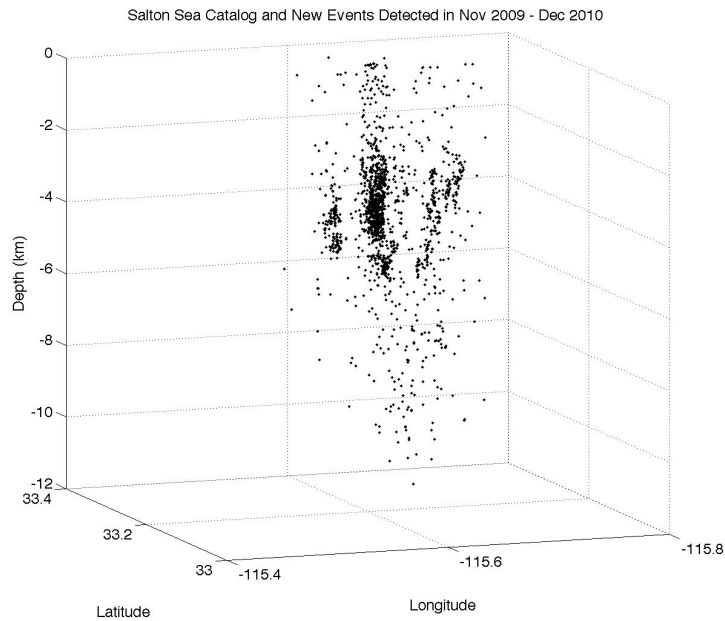

Figure 3. Depth view of Salton Sea original catalog events between November 2009 and December 2010 plotted as black dots.