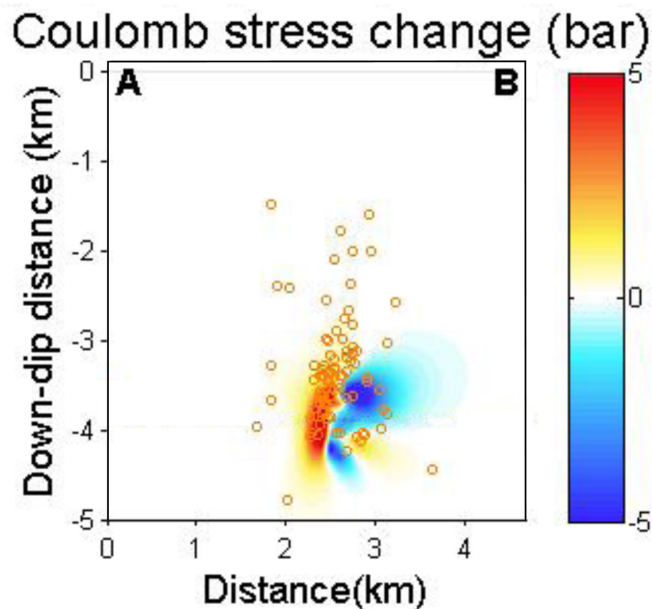

MFP with empirically calibrated master templates is able to detect more events than can be detected using conventional techniques. Our test on the continuous data during November 2009 and December 2010 demonstrates the detection capability using the empirical MFP method. There are 5357 events detected in total by the new MFP method, while the catalog reports only 1536 events. A higher frequency band tends to find more weak events but at a higher false alarm rate. Consequently, we sought a suitable tradeoff between the number of real events and the number of false alarm by selecting 4-10 Hz and a threshold of 3 in this case study. These values may change in a different test location since they are dependent in part to the local noise structure. We believe that our method demonstrates that empirical MFP is a powerful tool to aid in the identification of more seismic events than those that can be identified and located using conventional event detection methods.

Figure 13. Cross section view of Coulomb stress changes caused by the first four events. The orange circle indicates the location of the next large event in the sequence. This plot shows that the next event did occur in a region of increased Coulomb stress.

Figure 14. Cross section view of Coulomb stress changes caused by the largest six events with background seismicity as orange circles. The majority of the events occur in regions of increased Coulomb stress change, however this is somewhat difficult to view in 2D. See Figure 15 for a clearer plot covering a smaller time interval.

Figure 15. Cross section view of Coulomb stress changes caused by the middle three largest events with background seismicity during the same time period. The majority of the events occur in regions of increased Coulomb stress change.