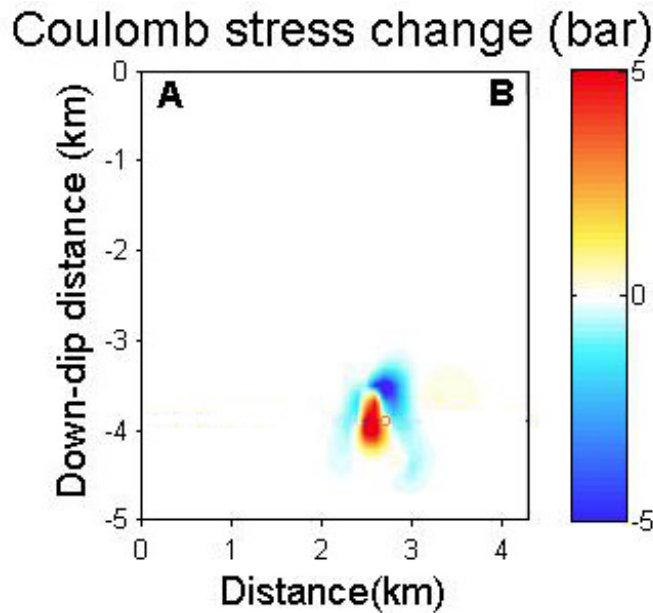

MFP with empirically calibrated master templates is able to detect more events than can be detected using conventional techniques. Our test on the continuous data during November 2009 and December 2010 demonstrates the detection capability using the empirical MFP method. There are 5357 events detected in total by the new MFP method, while the catalog reports only 1536 events. A higher frequency band tends to find more weak events but at a higher false alarm rate. Consequently, we sought a suitable tradeoff between the number of real events and the number of false alarm by selecting 4-10 Hz and a threshold of 3 in this case study. These values may change in a different test location since they are dependent in part to the local noise structure. We believe that our method demonstrates that empirical MFP is a powerful tool to aid in the identification of more seismic events than those that can be identified and located using conventional event detection methods.

Figure 10. Cross section view of Coulomb stress change caused by the first event. The orange circle indicates the location of the next large event in the sequence. This shows that the first event should have been too small to influence the nucleation region of the next large event in the sequence.

Figure 11. Cross section view of Coulomb stress changes caused by the first two events. The orange circle indicates the location of the next large event in the sequence. This plot shows that the next event did occur in a region of increased Coulomb stress.

Figure 12. Cross section view of Coulomb stress changes caused by the first three events. The orange circle indicates the location of the next large event in the sequence. This plot shows that the next event did occur in a region of slightly increased Coulomb stress.