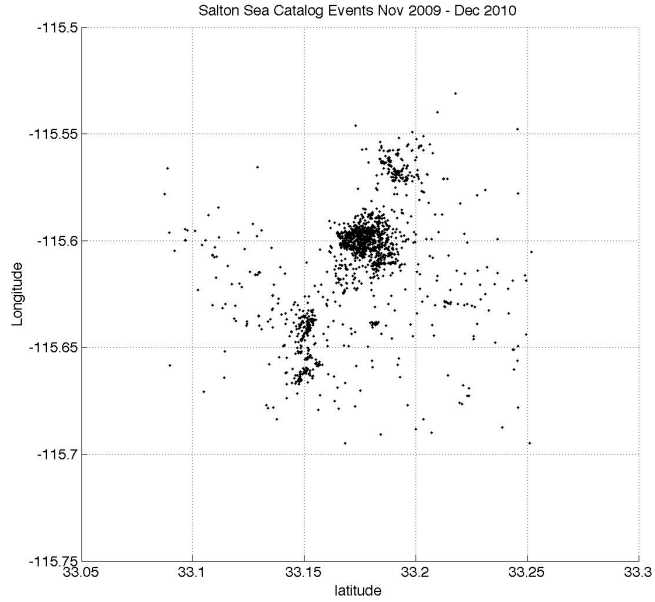

We demonstrate that empirical MFP can complement existing catalogs and techniques by using archived seismic information to increase earthquake catalog completeness. We identify and construct representative master templates using the Southern California Earthquake Data Center (SCEDC) earthquake catalog and archived waveform data of events originating within the Salton Sea Geothermal Field (SSGF). We identify 231 master events that have good quality seismic records at four or more seismic stations. We apply the empirical MFP method to continuous seismic data collected at the SSGF between November 2009 and December 2010. The MFP method successfully identified 5357 local events, while the original catalog only reported 1536 events. This increase in the number of events allows us to better determine the active fractures of the geothermal reservoir.

For the event locations, we have both the original solutions from the SCEDC catalog and the waveform cross-correlation relocation results of Hauksson et al. [2012]. As the catalog of Hauksson et al. [2012] provides a better relative location of the events, we plot all events using the locations from the Hauksson et al. [2012] catalog. The continuous seismic data is obtained from all available stations in the EN network from the SCEDC database.

3.3 Original Earthquake Location Catalog

The time period of this test case spanned between November 2009 and December 2010. The original SCEDC earthquake catalog identified 1536 events occurring in the SSGF during this time frame (Figure 2). The data during this time period includes microearthquake information from two large seismic swarms occurring in November 2009 and January 2010.

Figure 2. Map view of Salton Sea original catalog events between November 2009 and December 2010 plotted as black dots.

Figure 3. Depth view of Salton Sea original catalog events between November 2009 and December 2010 plotted as black dots.