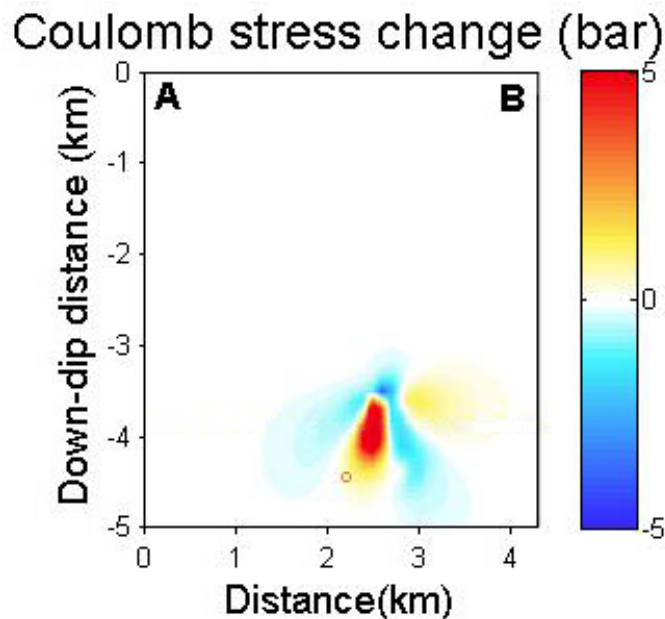

MFP with empirically calibrated master templates is able to detect more events than can be detected using conventional techniques. Our test on the continuous data during November 2009 and December 2010 demonstrates the detection capability using the empirical MFP method. There are 5357 events detected in total by the new MFP method, while the catalog reports only 1536 events. A higher frequency band tends to find more weak events but at a higher false alarm rate. Consequently, we sought a suitable tradeoff between the number of real events and the number of false alarm by selecting 4-10 Hz and a threshold of 3 in this case study. These values may change in a different test location since they are dependent in part to the local noise structure. We believe that our method demonstrates that empirical MFP is a powerful tool to aid in the identification of more seismic events than those that can be identified and located using conventional event detection methods.

Figure 11. Cross section view of Coulomb stress changes caused by the first two events. The orange circle indicates the location of the next large event in the sequence. This plot shows that the next event did occur in a region of increased Coulomb stress.

Figure 12. Cross section view of Coulomb stress changes caused by the first three events. The orange circle indicates the location of the next large event in the sequence. This plot shows that the next event did occur in a region of slightly increased Coulomb stress.

Figure 13. Cross section view of Coulomb stress changes caused by the first four events. The orange circle indicates the location of the next large event in the sequence. This plot shows that the next event did occur in a region of increased Coulomb stress.